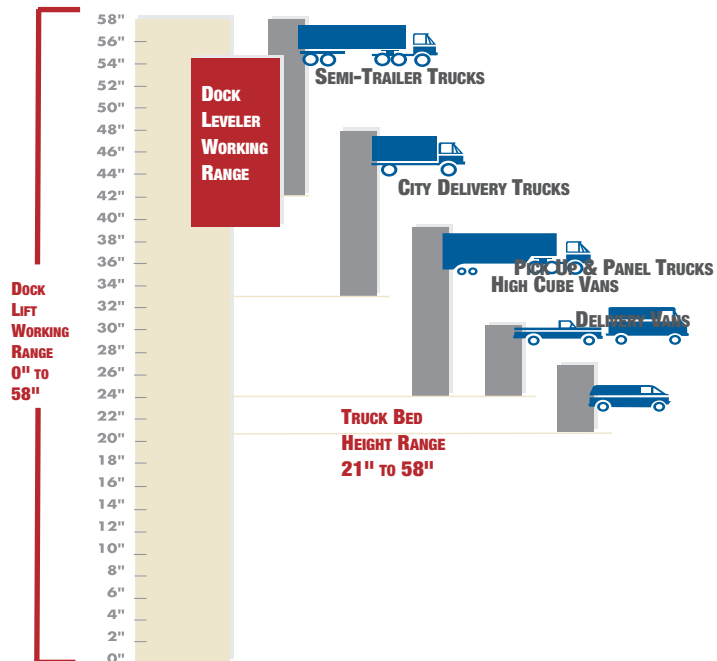

## WHY USE DOCK LIFTS

**LEVEL LOADING IS FAST, SAFE, EFFICIENT**

**MANHANDLING LOADS CAN BE VERY DANGEROUS**

**DE-PALLETIZING & RE-PALLETIZING IS VERY SLOW**

**A HIGH DOCK WITHOUT A DOCK LIFT IS SIMPLY AN OBSTACLE TO LOW CITY DELIVERY TRUCKS, HIGH CUBE VANS, PANEL TRUCKS AND PICK UP TRUCKS.**

**AN ADVANCE DOCK LIFT IS THE ONLY EQUIPMENT THAT CAN SERVICE ALL TRUCKS**

**DOCK LIFTS ALSO PROVIDE DOCK-TO-GROUND ACCESS**

**SAVE MONEY  
KEEP YOUR DOCK OPERATIONS ON THE LEVEL WITH AN ADVANCE DOCK**

Advance Lifts offers the following advantages: