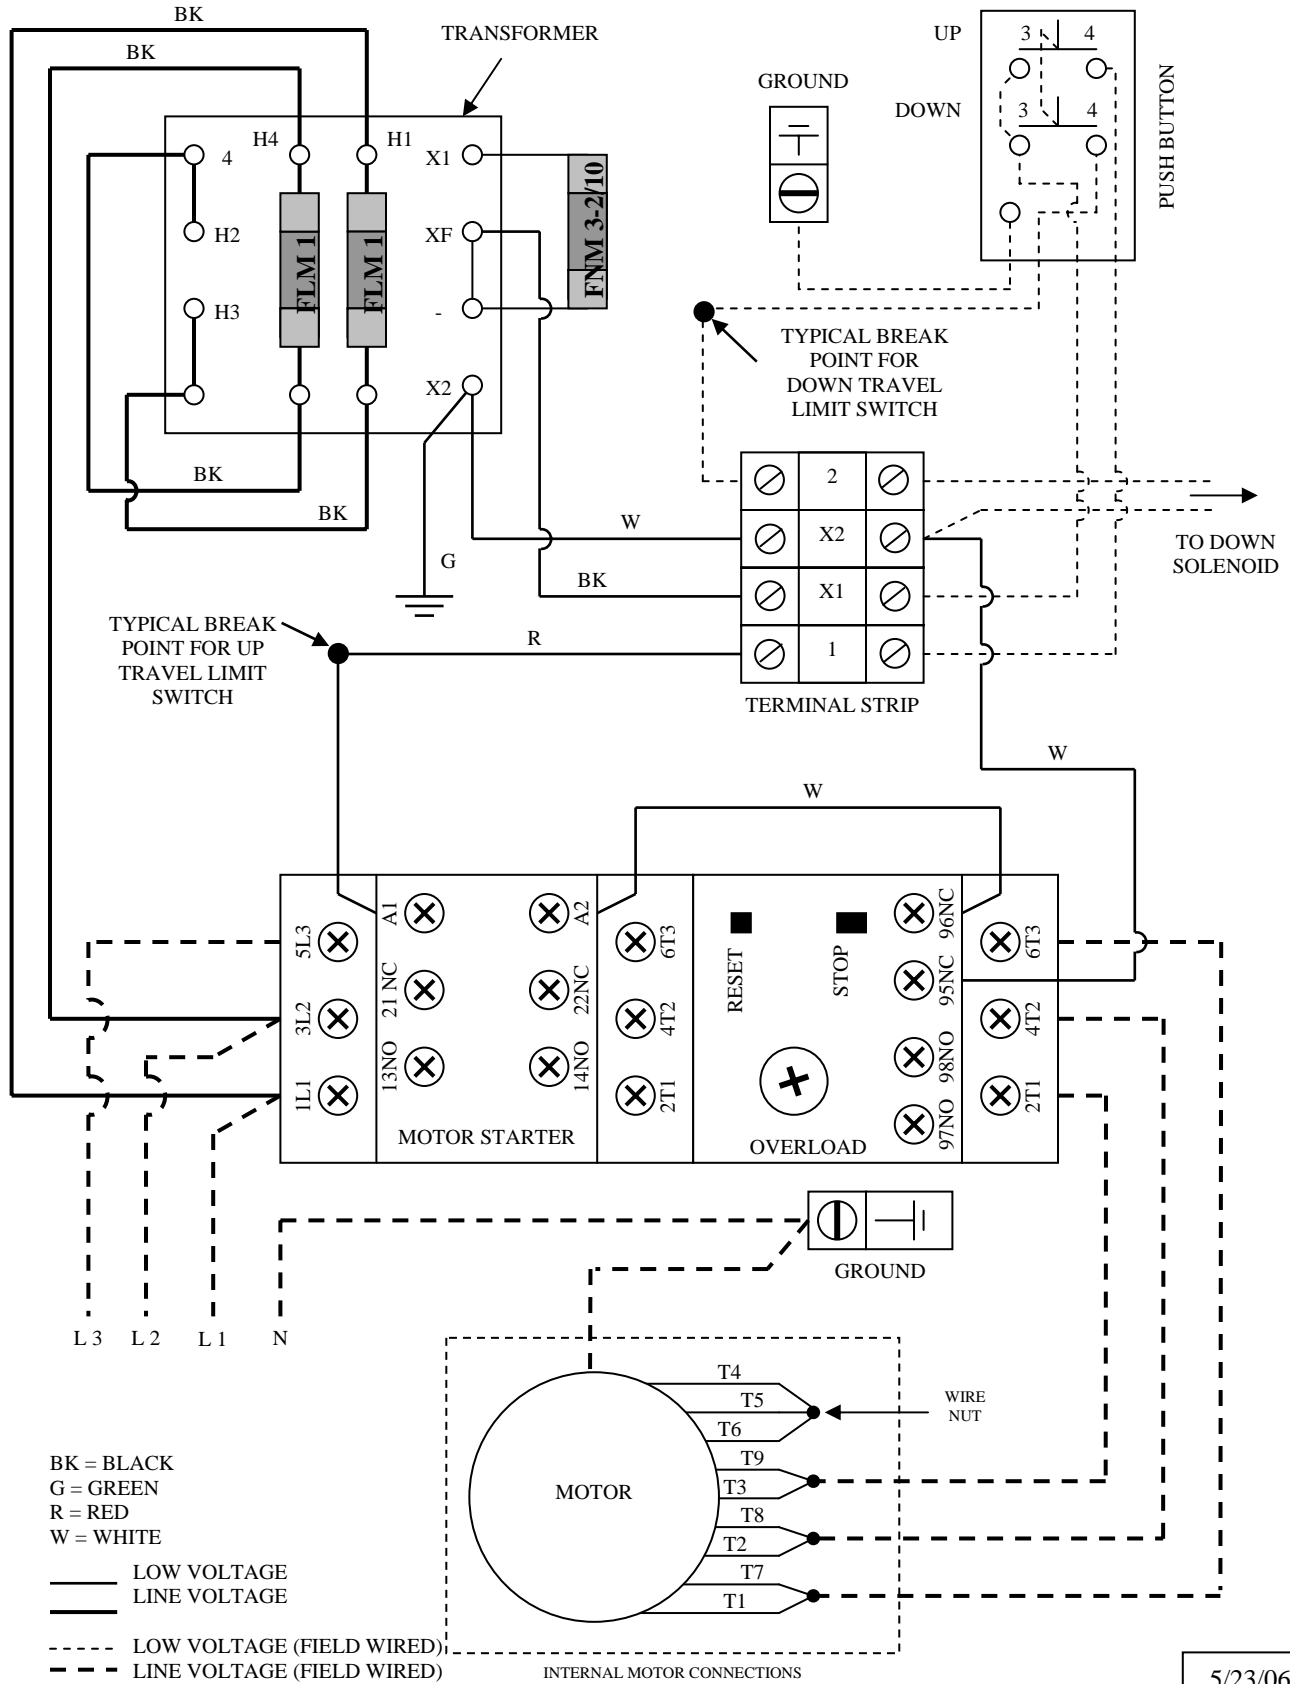

ADVANCE LIFTS WIRING DIAGRAM

230 VOLT THREE PHASE 5 & 7.5HP

5/23/06